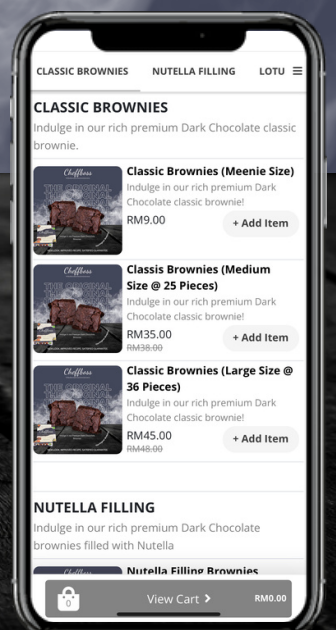

RM65

BROWNIES TOWER

RM150

ADD-ONS

NUTELLA TOPPING

RM10

MESSAGE CARD

RM4

BIRTHDAY SET

RM9

Comes with "Happy Birthday" Topper,
1 Candle & Message Card

ORDER NOW

Click here to order!

*Price indicate does not include delivery charges.

*Delivery charges will be based on Delivery App Provider Fees.