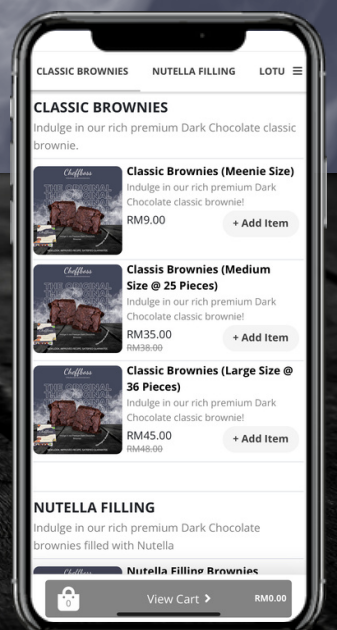

RM63

LOTUS BISCOFF

RM12

RM45

RM65

CHEESY CHEESE

RM12

RM55

RM65

POWER COMBO

A combination of Lotus Biscoff & Nutella

RM55

ORDER NOW

Click here to order!

*Price indicate does not include delivery charges.

*Delivery charges will be based on Delivery App Provider Fees.

Cheffboss

#thebestbrowniesintown

BROWNIES

MEE-NIE

MEDIUM

LARGE

Personal Bites

25 Pieces