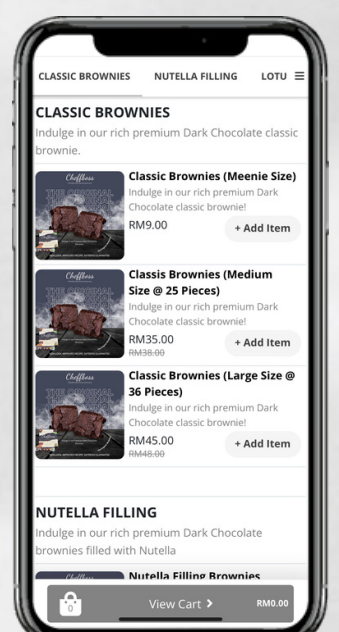

RM45

RM60

MATCHA BLONDIE

RM12

RM42

RM60

ORDER NOW

Click here to order!

*Price indicate does not include delivery charges.

*Delivery charges will be based on Delivery App Provider Fees.